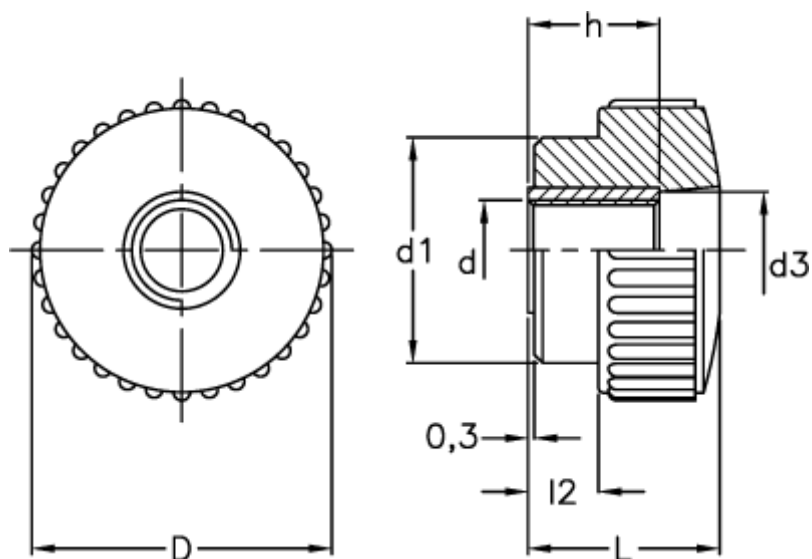

Article number: 2302002511
Description: E+G Knurled grip knob
B.193/30 FP-M6

Measures

| | |
|------|--------|
| D | = 31 |
| d1 | = 24 |
| d3 | = 13 |
| d 6H | = M6 |
| h | = 15 |
| L | = 18.0 |
| 12 | = 6 |